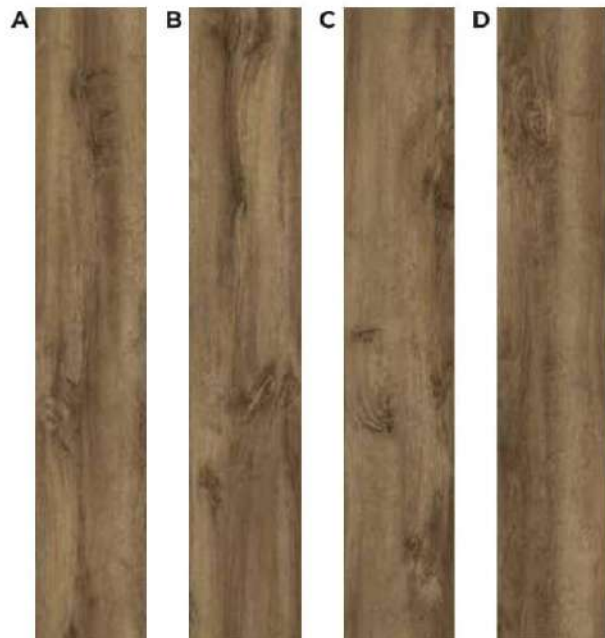

WOOD

EDEN COLLECTION

COWBOY OAK | HF000842

*Colors are indicative, Please refer actual products for exact color

CLICK HERE