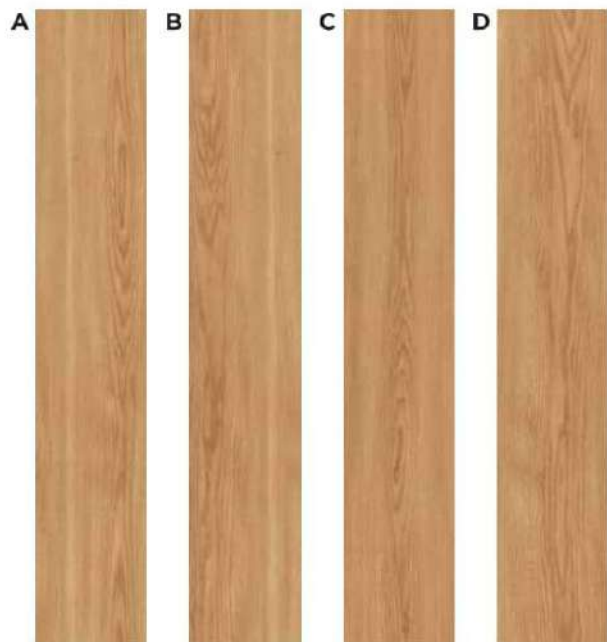

WOOD

EDEN COLLECTION

GOLDEN OAK | HF000819

*Colors are indicative, Please refer actual products for exact color

CLICK HERE