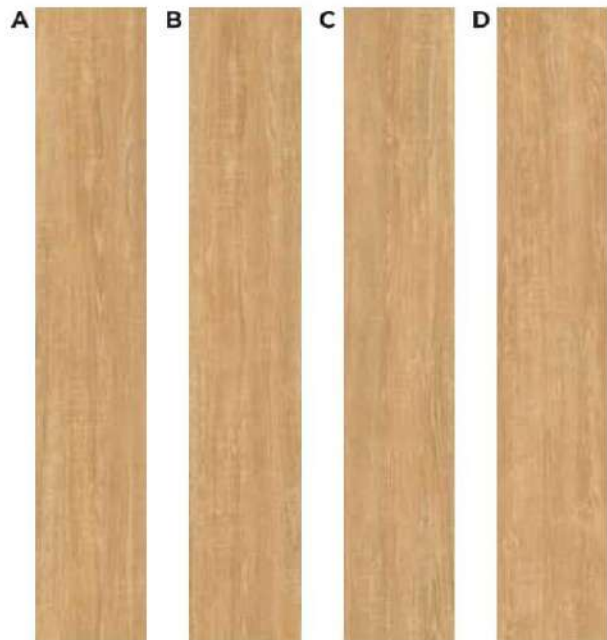

WOOD

EDEN COLLECTION

NATURAL OAK | HF000818