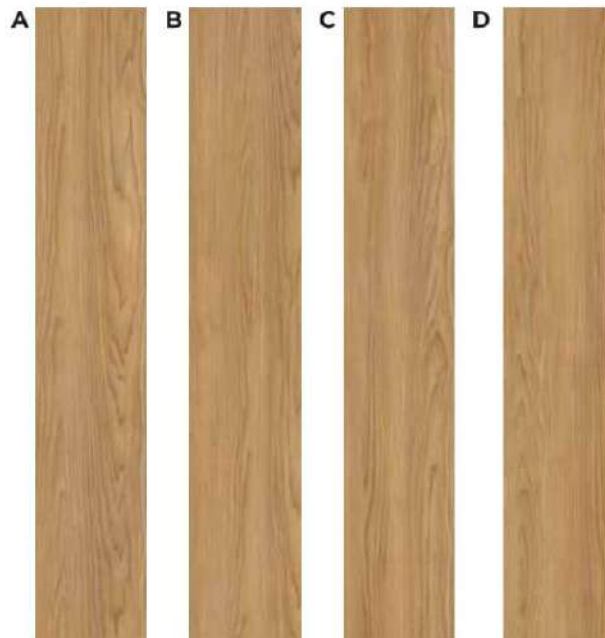

WOOD

EDEN COLLECTION

WOOD LAND OAK | HF000820

*Colors are indicative, Please refer actual products for exact color

CLICK HERE