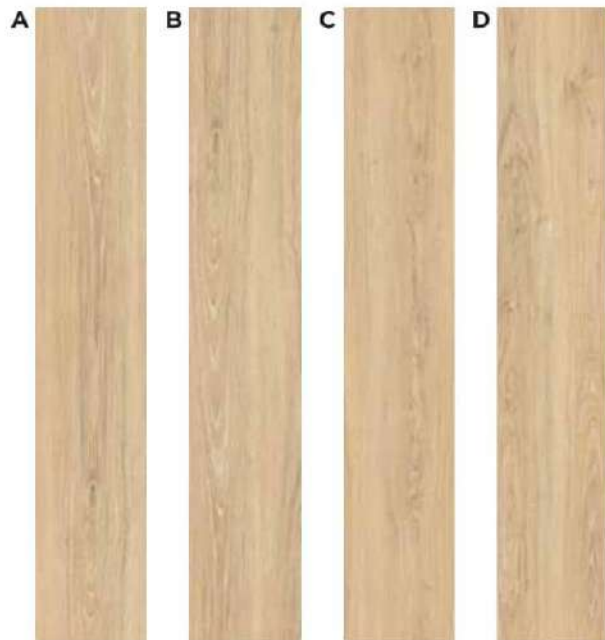

WOOD

EDEN COLLECTION

LIGHT OAK | HF000817

*Colors are indicative, Please refer actual products for exact color

CLICK HERE