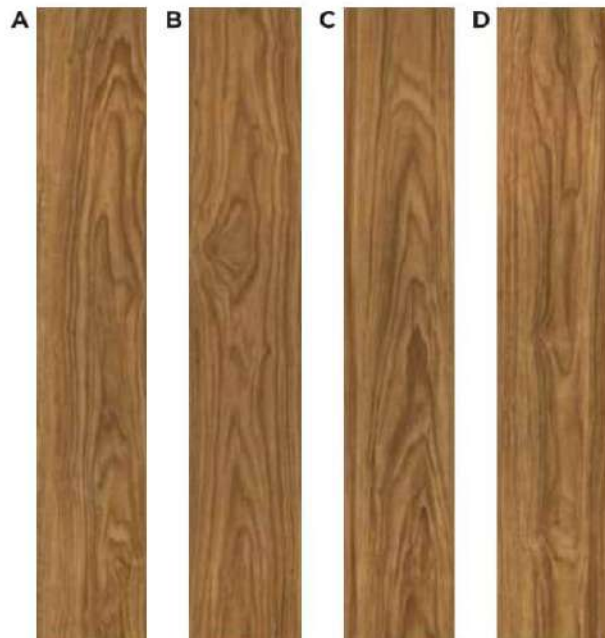

WOOD

EDEN COLLECTION

HEARTWOOD | HF000851

*Colors are indicative, Please refer actual products for exact color

CLICK HERE