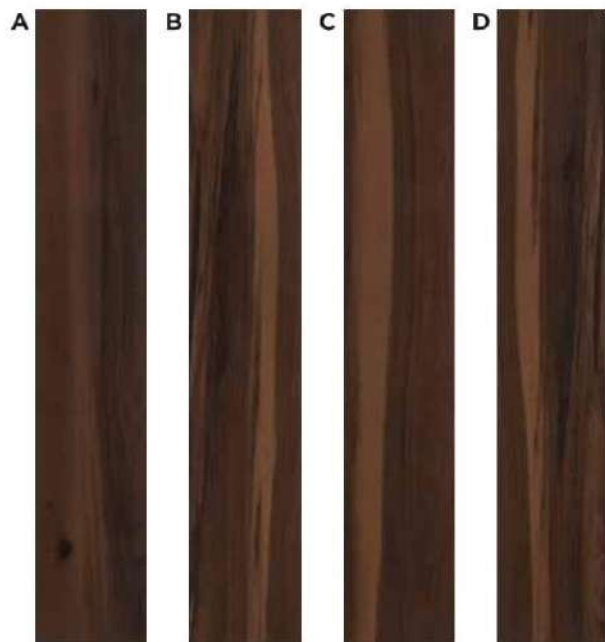

WOOD

EDEN COLLECTION

TAWNY HICKORY | HF000850

*Colors are indicative, Please refer actual products for exact color

CLICK HERE